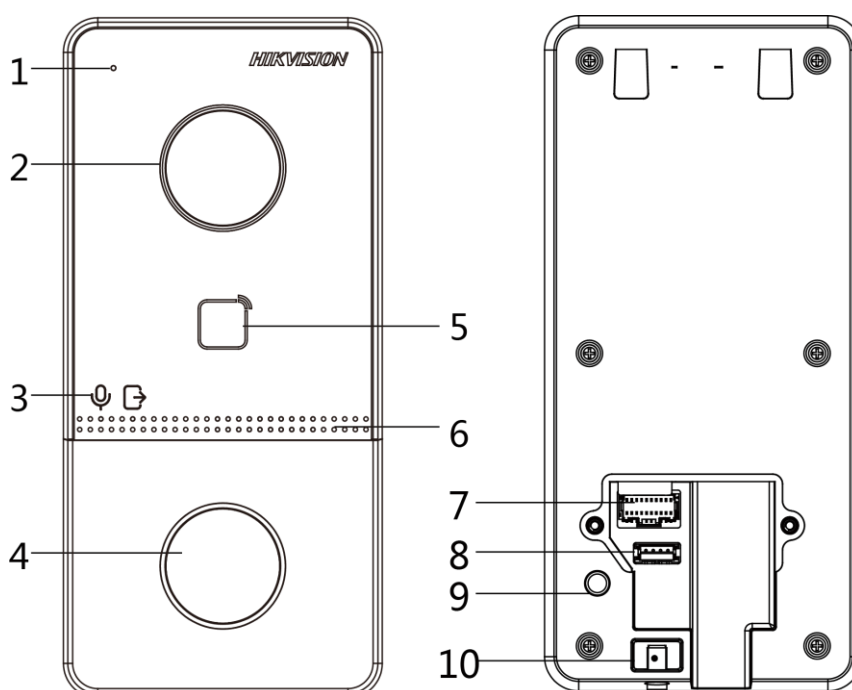

Door contact input	1
General	
Button	1 physical button
Installation	Surface mounting
Indicator	2
Weight	Net weight: 0.190 kg Gross weight: 0.414 kg
Protective level	IP65
Working temperature	-40 °C to 55 °C(-40 °F to 131 °F)
Working humidity	10% to 95% (no-condensing)
Dimension (W × H × D)	138 mm × 65 mm × 27 mm (5.4" × 2.6" × 1.1")
Battery	/
Application environment	Outdoor
Power consumption	< 10 W
Language	English, French, Portuguese (Brazil), Spanish, Russian, German, Italian, Polish, Arabic, Turkish, Vietnamese, Hungarian, Dutch, Romanian, Czech, Bulgarian, Ukrainian, Croatian, Serbian, Portuguese, Slovak

Physical Interface

No.	Description	No.	Description
1	Microphone	7	Terminals
2	Camera	8	Debugging Port
3	Indicator	9	TAMPER
4	Button	10	Set Screw
5	Card Reading Area	11	TF Card Slot (Reserved)
6	Loudspeaker	12	Network Interface