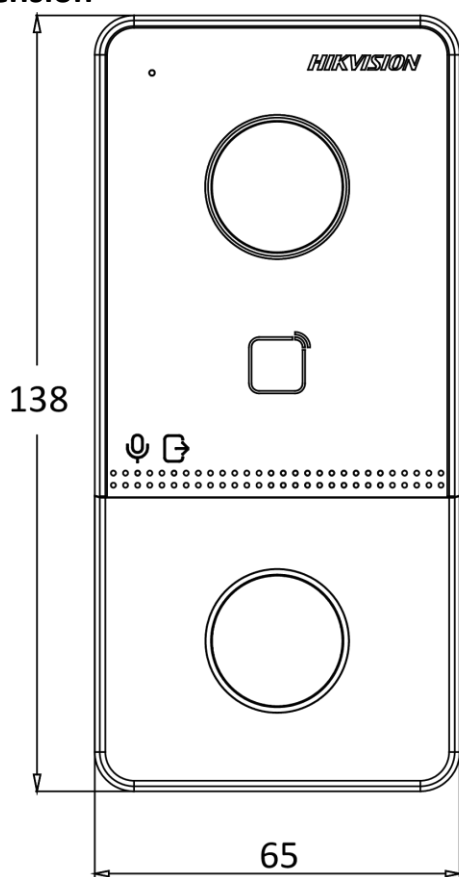

▪ Dimension